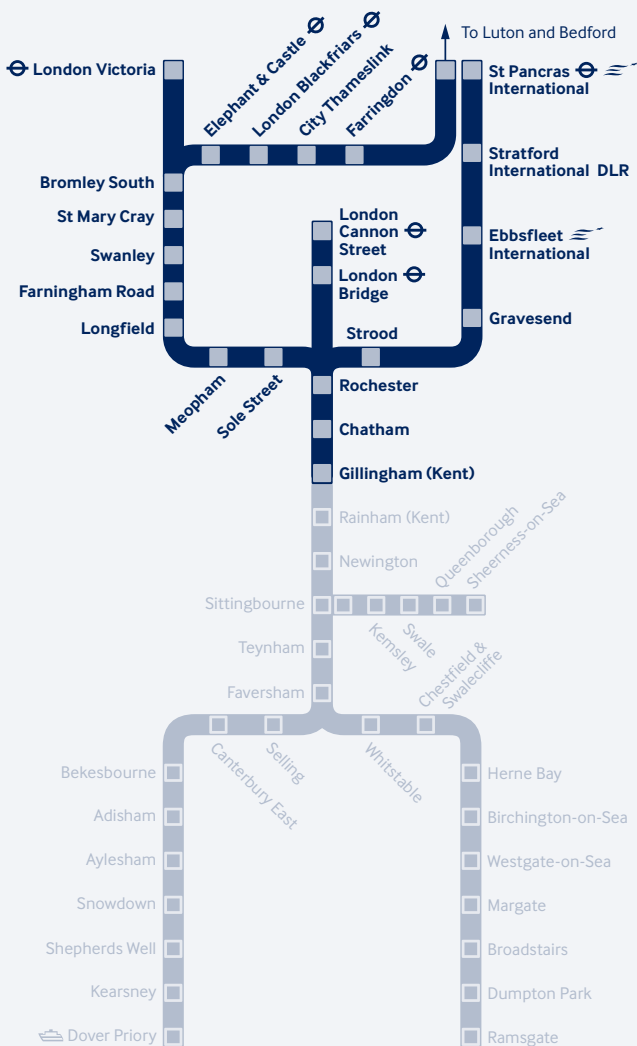

A London to the Medway towns

Key

- Station served by this table
- Station **not** served by this table
- Station and line **not** served by this table

			A	A	B	A	C	D	E	C	E	C	E	C	E	E	C	E	C	E	C	E	C	E				
London Victoria	10	dep	0522	0552		0622		0645	0658		0722		0752		0758	0822		0852	0858		0922		0952	0958	1022	1052		
St Pancras International	15	dep			0625		0655		0725		0752		0825		0855		0852	0858		0925		0955		1028	1052			
St Pancras (Domestic)	15	dep					0558b			0644b		0712b		0728b	0748b		0816b	0828b		0840b		0900b	0930b			1000b		
Farringdon	3	dep					0604b			0650b		0718b		0734b	0754b		0822b	0834b		0846b		0906b	0936b			1005b		
City Thameslink	3	dep		0526b			0607b	0639b		0653b		0721b		0737b	0757b		0825b	0837b		0849b		0909b	0939b			1009b		
London Blackfriars	4	dep		0528b			0610b	0642b		0658b		0724b		0740b	0800b		0828b	0840b		0852b		0912b	0942b			1012b		
Elephant & Castle	4	dep		0532b			0616b	0646b		0702b		0728b		0744b	0804b		0832b	0844b		0856b		0916b	0946b			1016b		
London Cannon Street	4	dep																										
London Bridge	4	dep																										
Bromley South	4	dep	0539	0609		0639		0702	0719		0740		0809		0828	0839		0909	0919		0939		1009	1019		1039	1109	
St Mary Cray		dep	0545			0645		0708	0725					0834				0925						1025				
Swanley	4	dep	0549	0620		0649		0713	0729		0749			0839				0929						1029				
Farningham Road		dep	0554			0654		0718	0734					0844				0934						1034				
Longfield		dep	0558	0626		0658		0722	0738		0755		0822	0849	0852		0922	0938		0952		1022	1038		1052	1122		
Meopham		dep	0602	0630		0702		0726	0742		0759		0827	0853	0857		0927	0942		0957		1027	1042		1057	1127		
Sole Street		dep	0605			0705		0728	0745					0856				0945						1045				
Stratford International		DLR dep			0632		0702			0732		0802		0832		0905			0932		1002			1035		1059		
Ebbsfleet International		dep			0642		0713			0743		0813		0843		0917			0943		1013			1046		1113		
Gravesend	4	dep			0646		0721			0748		0818		0848		0922			0948		1018			1051		1118		
Strood	4	dep			0657		0731			0758		0828		0858		0932			0958		1028			1101		1128		
Rochester	4	arr	0614	0641		0714	0735	0740	0756	0802	0810	0832	0839	0902	0907	0909	0936	0938	0956	1002	1009	1032	1039	1056	1105	1108	1132	1139
Chatham	4	arr	0617	0643		0717	0738	0742	0758	0805	0813	0835	0842	0905		0912	0939	0942	0958	1005	1011	1035	1041	1058	1108	1112	1135	1141
Gillingham (Kent)	4	arr	0621	0648		0721	0742	0747	0803	0809	0817	0839	0846	0909		0917	0943	0946	1003	1009	1016	1039	1046	1103	1112	1116	1139	1146

Times shown in light type are connections.
For guide to notes & symbols see page 2

- b Change at Bromley South
- A To Ramsgate, see table B
- B To Maidstone West
- C To Faversham, see table B
- D To Dover Priory, see table B
- E To Ramsgate and Dover Priory, see table B

ST PANCRAS INTERNATIONAL – High speed train services depart from platforms 11, 12 or 13

ST PANCRAS DOMESTIC – Train services depart from First Capital Connect platform A