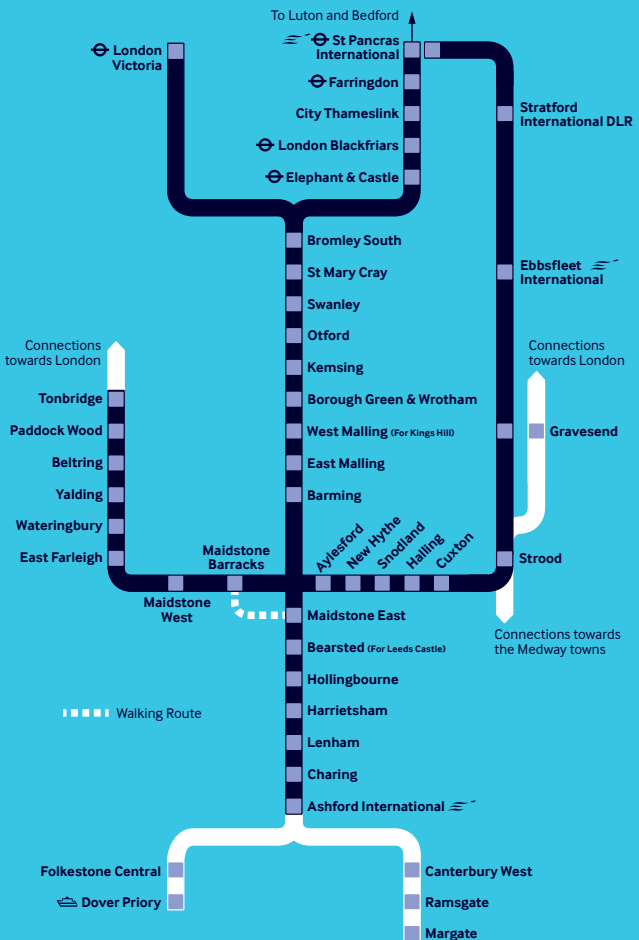

Train times

11 December 2011 to 19 May 2012

Maidstone Mainline and Medway Valley line

Your new timetable

Welcome to your new Southeastern timetable

This timetable is valid from 11 December 2011 to 19 May 2012.

Table A (page 6) shows all services between London and the Medway towns via Bromley South also via the high speed line.

Table B (page 29) shows all services between London, the Medway towns and Margate, Ramsgate, Canterbury East and Dover via Sittingbourne and Faversham.

Table C (page 60) shows all services between Sittingbourne and Sheerness-on-Sea, including connections at Sittingbourne for stations to the Medway towns, London, Faversham and the coast.

Our full range of timetables

mainline

- 1 – Kent Mainline (summary of key services)
- 2 – Maidstone Mainline and Medway Valley line
- 3 – Kent Mainline via Chatham
- 4 – Kent Mainline via Ashford International
- 5 – Hastings Mainline via Tunbridge Wells